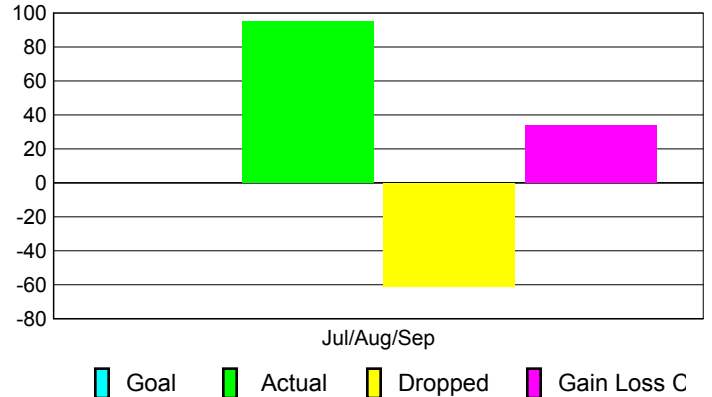

Membership Results 2010-2011

Goal, New, Dropped, Gain/Loss