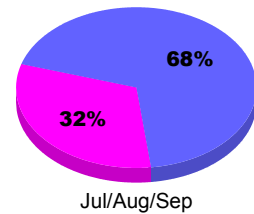

Membership Results
2010-2011

Membership
2009-2010

Month	Net Memb Goal	Actual New Memb	Actual Dropped Memb	Gain/Loss of Memb	Gain/Loss of Memb
Jul/Aug/Sep	0	95	-61	34	-16
Totals	0	95	-61	34	-16

Membership Results 2010-2011

Goal, New, Dropped, Gain/Loss

Comparison of Membership Gain/Loss

Current Year Compared to the Previous Year

Gender Comparison 2010-2011

■ Male ■ Female